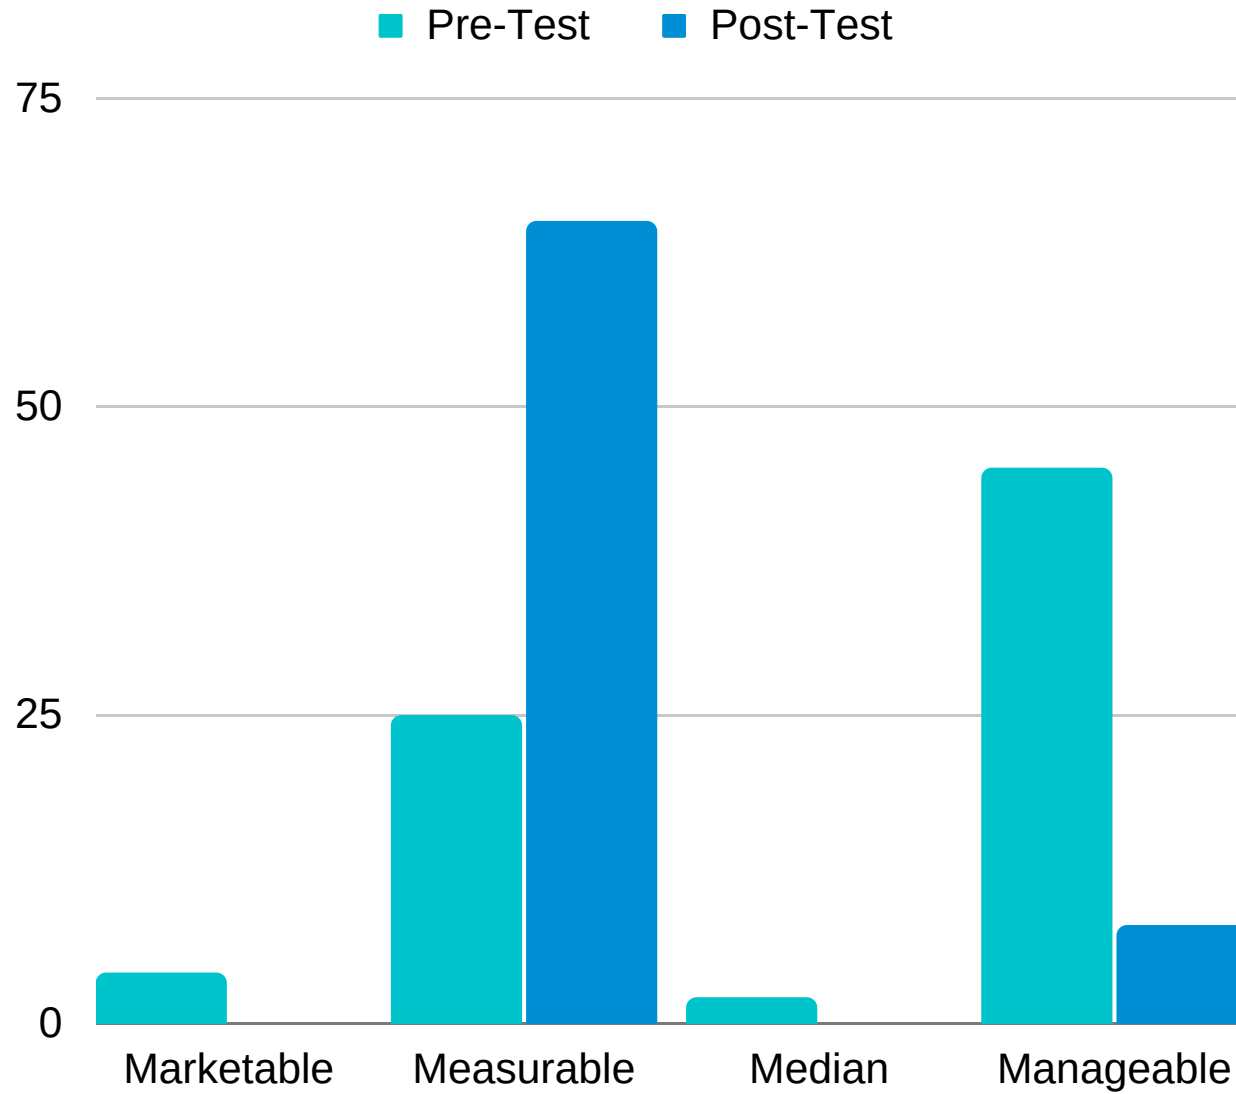

The "M" in SMART Goal Stands For:

Correct Answer

SMART Goals are typically shorter than Unclear Goals

Correct Answer

What is NOT an example of a Caring, Supportive, and Encouraging classroom?

Correct Answer

Which of the following is a way to increase your cognitive/memory skills?

Correct Answer

Having an internal locus of control is the mindset that:

Correct Answer

I will be more successful if I have a growth mindset instead of a fixed mindset.